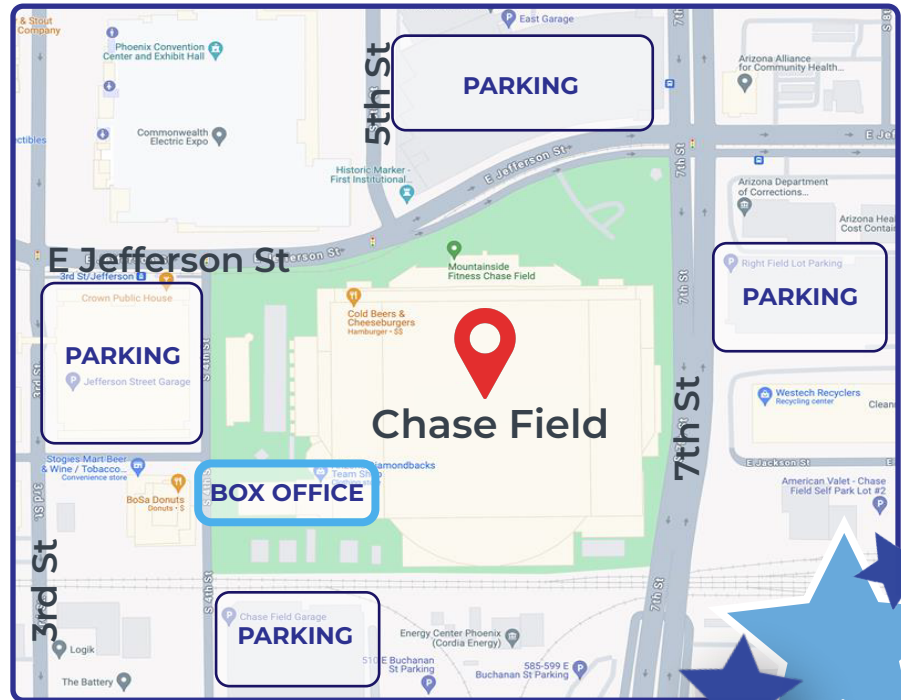

2024 Agent Appreciation Parking Map | Arizona

Chase Field

10:00 AM

**401 E Jefferson St.
Phoenix, AZ 85004**

Check in at the Security Entrance next to the box office

From Southeast Valley

- Take I-10, use the right three lanes to I-17 at the split and exit to the right on 7th St.
- Then left at the signal light at Lincoln St., or continue north on 7th St. to Jefferson St.
- Turn right to access parking facilities east of 7th St.

From Scottsdale or East Mesa

- Take Loop 202 west to I-10 and exit at 3rd St.
- HOV exit or 7th Ave. Turn left on Fillmore, Van Buren (accessible from 3rd St. only) or Jefferson St.

From West Valley

- Take I-10 to 7th Ave. or the 5th Ave. HOV exit, then turn right.
- Turn left on Fillmore, Van Buren (accessible from 5th Ave. only) or Jefferson Sts. to access convenient parking.